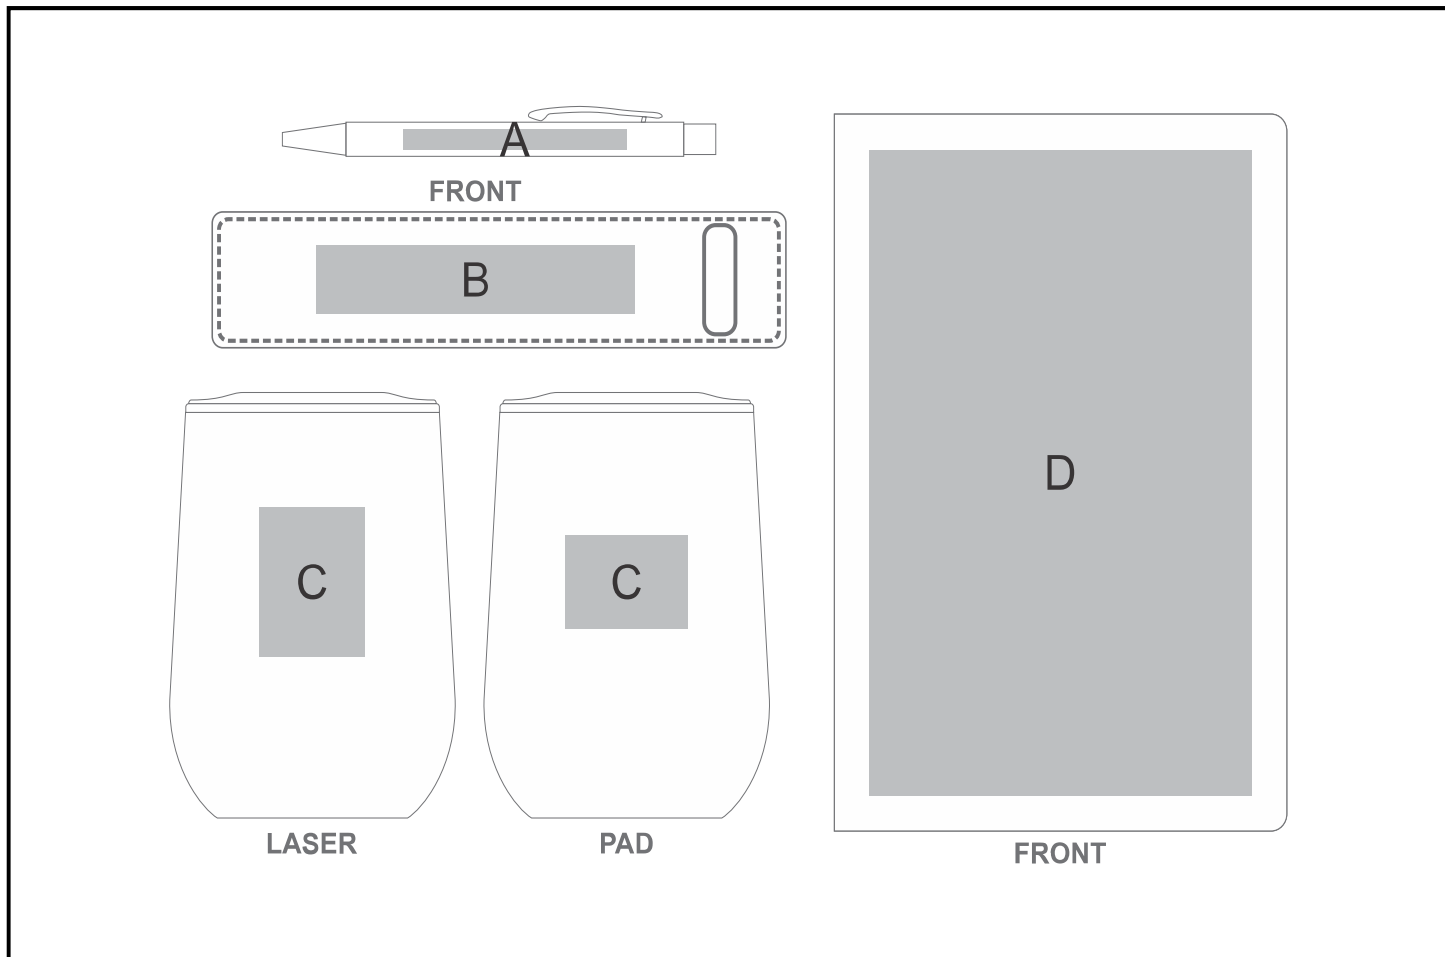

GH-YT-4-B

Yatta Bliss Box Hamper

Need to know:

- Includes 1-Position Laser Engraving on Pen AND 1-Colour, 1-Position Screen Print on Pouch & Notebook AND 1-Position Laser Engraving OR 1-Colour, 1-Position Pad Print on Tumbler (setup fee applies)

- **Laser Colour:** POS A - White | POS C - Gold

Branding Options:

Position	Branding Method (Branding Code)	No. of Colours	Dimension
A	Laser Engraving (LA)	N/A	70mm wide x 6mm high
B	Screen Print (SA)	1 Colour	100mm wide x 20mm high
C	Laser Engraving (LB)	N/A	30mm wide x 40mm high
C	Pad Printing (PC)	4 Colours	35mm wide x 25mm high
D	Screen Print (SB)	1 Colour	100mm wide x 190mm high
D	Debossing (BOS-1)	N/A	120mm wide x 190mm high

D	Digital Direct Transfer (DDT-D)	Full Colour	105mm wide x 74mm high
D	Digital Direct Transfer (DDT-A)	Full Colour	105mm wide x 148mm high
D	Digital Direct Transfer (DDT-B)	Full Colour	110mm wide x 190mm high